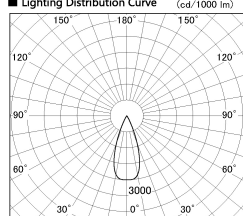

Installation	Recessed mount
Type	Cledy versa L-G Antiglare (DD126_AG-LX)
Fixture wattage	18.6W
Beam angle	38deg
Color Temp.	3500K
CRI	Ra>90
Luminous	1570 lm
Body	Die-castaluminumalloy
Body finish	N/A
Trim finish	Black
Reflector finish	Mirror
IP Rate	IP20
Light source	COB module
Input Voltage	AC220~240V
Dimming Type	Non-Dimmable
Certificate	CE,CCC
Cut Hole	125mm

■ Lighting Distribution Curve (cd./1000 lm)