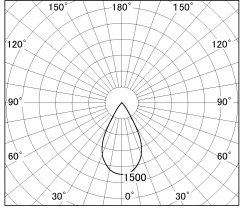

■ Lighting Distribution Curve (cd./1000 lm)