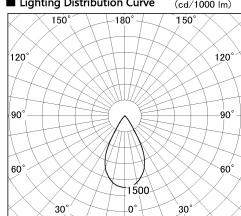

Installation	Recessed mount
Type	Cledy versa L-G Antiglare (DD126_AG-LX)
Fixture wattage	18.6W
Beam angle	55deg
Color Temp.	3500K
CRI	Ra>90
Luminous	1450 lm
Body	Die-castaluminumalloy
Body finish	N/A
Trim finish	Black
Reflector finish	Mirror
IP Rate	IP20
Light source	COB module
Input Voltage	AC220~240V
Dimming Type	Non-Dimmable
Certificate	CE,CCC
Cut Hole	125mm

■ Lighting Distribution Curve (cd./1000 lm)