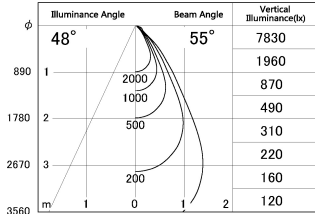

Item no. DD126-2055MB9035-LX

Series Name: Cledy versa L-G Antiglare
(DD126_AG-LX)

■ Lighting Distribution Curve (cd./1000 lm)

Installation	Recessed mount
Type	Cledy versa L-G Antiglare (DD126_AG-LX)
Fixture wattage	18.6W
Beam angle	55deg
Color Temp.	3500K
CRI	Ra>90
Luminous	1450 lm
Body	Die-castaluminumalloy
Body finish	N/A
Trim finish	Black
Reflector finish	Mirror
IP Rate	IP20
Light source	COB module
Input Voltage	AC220~240V
Dimming Type	Non-Dimmable
Certificate	CE,CCC
Cut Hole	125mm