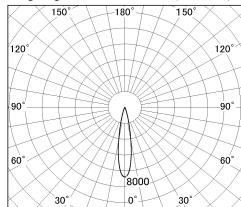

Installation	Recessed mount
Type	Cledy versa L-G Antiglare (DD126_AG-LX)
Fixture wattage	14W
Beam angle	19deg
Color Temp.	3500K
CRI	Ra>90
Luminous	1124 lm
Body	Die-castaluminumalloy
Body finish	N/A
Trim finish	Black
Reflector finish	Mirror
IP Rate	IP20
Light source	COB module
Input Voltage	AC220~240V
Dimming Type	Non-Dimmable
Certificate	CE,CCC
Cut Hole	100mm

■ Lighting Distribution Curve (cd/1000 lm)