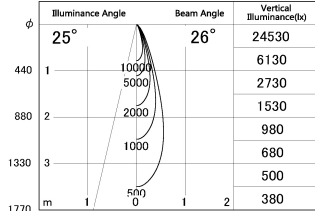

Item no. DD126-1425MB9035-LX

Series Name: Cledy versa L-G Antiglare
(DD126_AG-LX)

■ Lighting Distribution Curve (cd/1000 lm)

Installation	Recessed mount
Type	Cledy versa L-G Antiglare (DD126_AG-LX)
Fixture wattage	14W
Beam angle	26deg
Color Temp.	3500K
CRI	Ra>90
Luminous	1266 lm
Body	Die-castaluminumalloy
Body finish	N/A
Trim finish	Black
Reflector finish	Mirror
IP Rate	IP20
Light source	COB module
Input Voltage	AC220~240V
Dimming Type	Non-Dimmable
Certificate	CE,CCC
Cut Hole	100mm