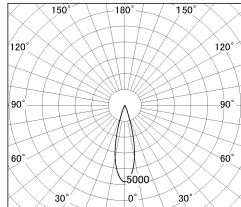

Installation	Recessed mount
Type	Cledy versa L-G Antiglare (DD126_AG-LX)
Fixture wattage	14W
Beam angle	26deg
Color Temp.	3500K
CRI	Ra>90
Luminous	1266 lm
Body	Die-castaluminumalloy
Body finish	N/A
Trim finish	Black
Reflector finish	Mirror
IP Rate	IP20
Light source	COB module
Input Voltage	AC220~240V
Dimming Type	Non-Dimmable
Certificate	CE,CCC
Cut Hole	100mm

■ Lighting Distribution Curve (cd/1000 lm)

φ	Illuminance Angle	Beam Angle	Vertical Illuminance (lx)
	25°	26°	24530
440			6130
1			2730
880			1530
2			980
1330			680
3			500
1770			380
m	1	1 2