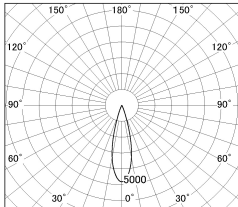

■ Lighting Distribution Curve (cd/1000 lm)