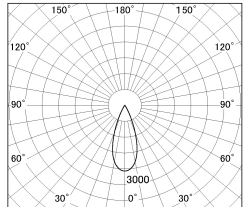

Installation	Recessed mount
Type	Cledy versa L-G Antiglare (DD126_AG-LX)
Fixture wattage	14W
Beam angle	38deg
Color Temp.	3500K
CRI	Ra>90
Luminous	1211 lm
Body	Die-castaluminumalloy
Body finish	N/A
Trim finish	Black
Reflector finish	Mirror
IP Rate	IP20
Light source	COB module
Input Voltage	AC220~240V
Dimming Type	Non-Dimmable
Certificate	CE,CCC
Cut Hole	100mm

■ Lighting Distribution Curve (cd/1000 lm)