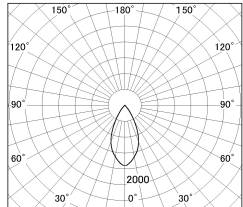

Installation	Recessed mount
Type	Cledy versa L-G Antiglare (DD126_AG-LX)
Fixture wattage	14W
Beam angle	48deg
Color Temp.	3500K
CRI	Ra>90
Luminous	1151 lm
Body	Die-cast aluminum alloy
Body finish	N/A
Trim finish	Black
Reflector finish	Mirror
IP Rate	IP20
Light source	COB module
Input Voltage	AC220~240V
Dimming Type	Non-Dimmable
Certificate	CE,CCC
Cut Hole	100mm

■ Lighting Distribution Curve (cd/1000 lm)