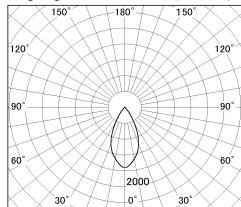

Installation	Recessed mount
Type	Cledy versa L-G Antiglare (DD126_AG-LX)
Fixture wattage	14W
Beam angle	48deg
Color Temp.	3500K
CRI	Ra>90
Luminous	1151 lm
Body	Die-cast aluminum alloy
Body finish	N/A
Trim finish	Black
Reflector finish	Mirror
IP Rate	IP20
Light source	COB module
Input Voltage	AC220~240V
Dimming Type	Non-Dimmable
Certificate	CE,CCC
Cut Hole	100mm

■ Lighting Distribution Curve (cd/1000 lm)