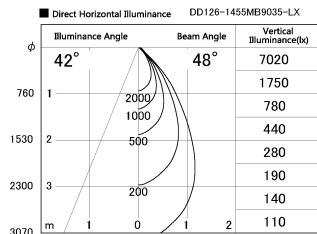

Item no. DD126-1455MB9035-LX

Series Name: Cledy versa L-G Antiglare  
(DD126\_AG-LX)

Installation	Recessed mount
Type	Cledy versa L-G Antiglare (DD126_AG-LX)
Fixture wattage	14W
Beam angle	48deg
Color Temp.	3500K
CRI	Ra>90
Luminous	1151 lm
Body	Die-cast aluminum alloy
Body finish	N/A
Trim finish	Black
Reflector finish	Mirror
IP Rate	IP20
Light source	COB module
Input Voltage	AC220~240V
Dimming Type	Non-Dimmable
Certificate	CE,CCC
Cut Hole	100mm