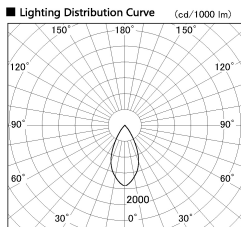

Item no. DD126-1455MB9035-LX

Series Name: Cledy versa L-G Antiglare  
(DD126\_AG-LX)

Installation	Recessed mount
Type	Cledy versa L-G Antiglare (DD126_AG-LX)
Fixture wattage	14W
Beam angle	48deg
Color Temp.	3500K
CRI	Ra>90
Luminous	1151 lm
Body	Die-cast aluminum alloy
Body finish	N/A
Trim finish	Black
Reflector finish	Mirror
IP Rate	IP20
Light source	COB module
Input Voltage	AC220~240V
Dimming Type	Non-Dimmable
Certificate	CE,CCC
Cut Hole	100mm