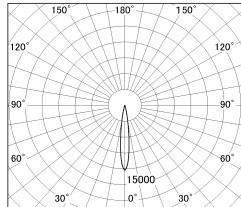

Installation	Recessed mount
Type	Cledy versa L-G Antiglare (DD126_AG-LX)
Fixture wattage	7.4W
Beam angle	14deg
Color Temp.	3500K
CRI	Ra>90
Luminous	579 lm
Body	Die-castaluminumalloy
Body finish	N/A
Trim finish	Black
Reflector finish	Mirror
IP Rate	IP20
Light source	COB module
Input Voltage	AC220~240V
Dimming Type	Non-Dimmable
Certificate	CE,CCC
Cut Hole	100mm

■ Lighting Distribution Curve (cd/1000 lm)

φ	Illuminance Angle	Beam Angle	Vertical Illuminance(lx)
	14°	14°	28540
240			7140
1			3170
480			1780
2			1140
730			790
3			580
980			450