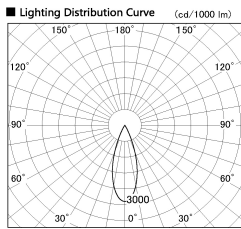

Item no. DD126-0835MB9035-LX

Series Name: Cledy versa L-G Antiglare
(DD126_AG-LX)

Installation	Recessed mount
Type	Cledy versa L-G Antiglare (DD126_AG-LX)
Fixture wattage	7.4W
Beam angle	34deg
Color Temp.	3500K
CRI	Ra>90
Luminous	614 lm
Body	Die-castaluminumalloy
Body finish	N/A
Trim finish	Black
Reflector finish	Mirror
IP Rate	IP20
Light source	COB module
Input Voltage	AC220~240V
Dimming Type	Non-Dimmable
Certificate	CE,CCC
Cut Hole	100mm