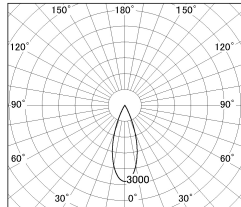

Installation	Recessed mount
Type	Cledy versa L-G Antiglare (DD126_AG-LX)
Fixture wattage	7.4W
Beam angle	34deg
Color Temp.	3500K
CRI	Ra>90
Luminous	614 lm
Body	Die-cast aluminum alloy
Body finish	N/A
Trim finish	Black
Reflector finish	Mirror
IP Rate	IP20
Light source	COB module
Input Voltage	AC220~240V
Dimming Type	Non-Dimmable
Certificate	CE,CCC
Cut Hole	100mm

■ Lighting Distribution Curve (cd/1000 lm)