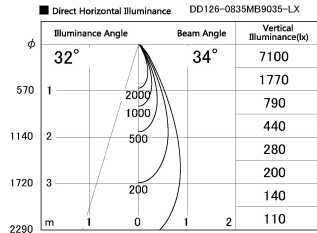

Item no. DD126-0835MB9035-LX

Series Name: Cledy versa L-G Antiglare
(DD126_AG-LX)

Installation	Recessed mount
Type	Cledy versa L-G Antiglare (DD126_AG-LX)
Fixture wattage	7.4W
Beam angle	34deg
Color Temp.	3500K
CRI	Ra>90
Luminous	614 lm
Body	Die-castaluminumalloy
Body finish	N/A
Trim finish	Black
Reflector finish	Mirror
IP Rate	IP20
Light source	COB module
Input Voltage	AC220~240V
Dimming Type	Non-Dimmable
Certificate	CE,CCC
Cut Hole	100mm