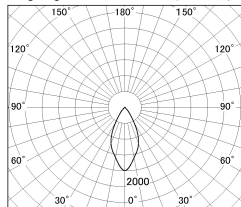

Installation	Recessed mount
Type	Cledy versa L-G Antiglare (DD126_AG-LX)
Fixture wattage	7.4W
Beam angle	48deg
Color Temp.	3500K
CRI	Ra>90
Luminous	580 lm
Body	Die-castaluminumalloy
Body finish	N/A
Trim finish	Black
Reflector finish	Mirror
IP Rate	IP20
Light source	COB module
Input Voltage	AC220~240V
Dimming Type	Non-Dimmable
Certificate	CE,CCC
Cut Hole	100mm

■ Lighting Distribution Curve (cd./1000 lm)