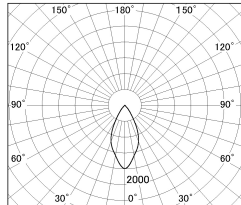

Installation	Recessed mount
Type	Cledy versa L-G Antiglare (DD126_AG-LX)
Fixture wattage	7.4W
Beam angle	48deg
Color Temp.	3500K
CRI	Ra>90
Luminous	580 lm
Body	Die-castaluminumalloy
Body finish	N/A
Trim finish	Black
Reflector finish	Mirror
IP Rate	IP20
Light source	COB module
Input Voltage	AC220~240V
Dimming Type	Non-Dimmable
Certificate	CE,CCC
Cut Hole	100mm

■ Lighting Distribution Curve (cd/1000 lm)