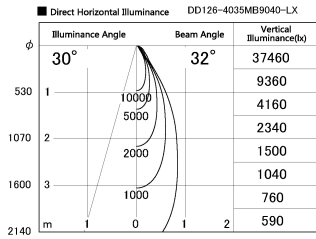

Item no. DD126-4035MB9040-LX

Series Name: Cledy versa L-G Antiglare
(DD126_AG-LX)

Installation	Recessed mount
Type	Cledy versa L-G Antiglare (DD126_AG-LX)
Fixture wattage	38.5W
Beam angle	32deg
Color Temp.	4000K
CRI	Ra>90
Luminous	3488 lm
Body	Die-castaluminumalloy
Body finish	N/A
Trim finish	Black
Reflector finish	Mirror
IP Rate	IP20
Light source	COB module
Input Voltage	AC220~240V
Dimming Type	Non-Dimmable
Certificate	CE,CCC
Cut Hole	150mm