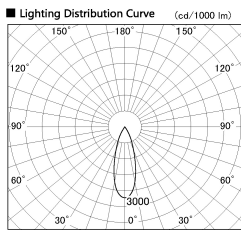

Item no. DD126-4035MB9040-LX

Series Name: Cledy versa L-G Antiglare
(DD126_AG-LX)

Installation	Recessed mount
Type	Cledy versa L-G Antiglare (DD126_AG-LX)
Fixture wattage	38.5W
Beam angle	32deg
Color Temp.	4000K
CRI	Ra>90
Luminous	3488 lm
Body	Die-castaluminumalloy
Body finish	N/A
Trim finish	Black
Reflector finish	Mirror
IP Rate	IP20
Light source	COB module
Input Voltage	AC220~240V
Dimming Type	Non-Dimmable
Certificate	CE,CCC
Cut Hole	150mm