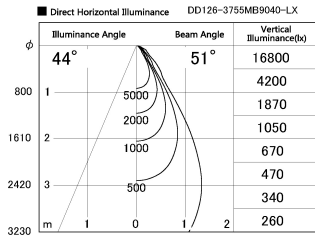

Item no. DD126-3755MB9040-LX

Series Name: Cledy versa L-G Antiglare  
(DD126\_AG-LX)

Installation	Recessed mount
Type	Cledy versa L-G Antiglare (DD126_AG-LX)
Fixture wattage	35.5W
Beam angle	51deg
Color Temp.	4000K
CRI	Ra>90
Luminous	2865 lm
Body	Die-castaluminumalloy
Body finish	N/A
Trim finish	Black
Reflector finish	Mirror
IP Rate	IP20
Light source	COB module
Input Voltage	AC220~240V
Dimming Type	Non-Dimmable
Certificate	CE,CCC
Cut Hole	150mm