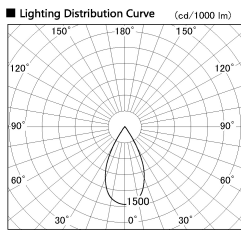

Item no. DD126-3755MB9040-LX

Series Name: Cledy versa L-G Antiglare  
(DD126\_AG-LX)

Installation	Recessed mount
Type	Cledy versa L-G Antiglare (DD126_AG-LX)
Fixture wattage	35.5W
Beam angle	51deg
Color Temp.	4000K
CRI	Ra>90
Luminous	2865 lm
Body	Die-castaluminumalloy
Body finish	N/A
Trim finish	Black
Reflector finish	Mirror
IP Rate	IP20
Light source	COB module
Input Voltage	AC220~240V
Dimming Type	Non-Dimmable
Certificate	CE,CCC
Cut Hole	150mm