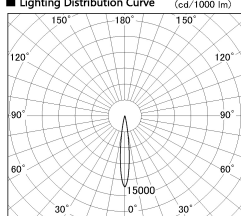

Installation	Recessed mount
Type	Cledy versa L-G Antiglare (DD126_AG-LX)
Fixture wattage	24W
Beam angle	14deg
Color Temp.	4000K
CRI	Ra>90
Luminous	1803 lm
Body	Die-castaluminumalloy
Body finish	N/A
Trim finish	Black
Reflector finish	Mirror
IP Rate	IP20
Light source	COB module
Input Voltage	AC220~240V
Dimming Type	Non-Dimmable
Certificate	CE,CCC
Cut Hole	125mm

■ Lighting Distribution Curve (cd./1000 lm)