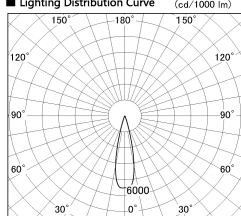

Installation	Recessed mount
Type	Cledy versa L-G Antiglare (DD126_AG-LX)
Fixture wattage	24W
Beam angle	25deg
Color Temp.	4000K
CRI	Ra>90
Luminous	1967 lm
Body	Die-castaluminumalloy
Body finish	N/A
Trim finish	Black
Reflector finish	Mirror
IP Rate	IP20
Light source	COB module
Input Voltage	AC220~240V
Dimming Type	Non-Dimmable
Certificate	CE,CCC
Cut Hole	125mm

■ Lighting Distribution Curve (cd./1000 lm)