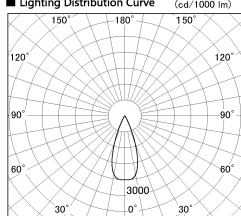

Installation	Recessed mount
Type	Cledy versa L-G Antiglare (DD126_AG-LX)
Fixture wattage	24W
Beam angle	38deg
Color Temp.	4000K
CRI	Ra>90
Luminous	1986 lm
Body	Die-castaluminumalloy
Body finish	N/A
Trim finish	Black
Reflector finish	Mirror
IP Rate	IP20
Light source	COB module
Input Voltage	AC220~240V
Dimming Type	Non-Dimmable
Certificate	CE,CCC
Cut Hole	125mm

■ Lighting Distribution Curve (cd./1000 lm)