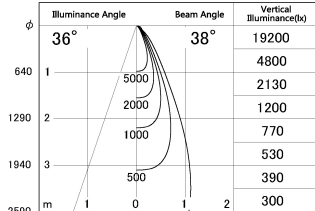

Item no. DD126-2535MB9040-LX

Series Name: Cledy versa L-G Antiglare
(DD126_AG-LX)

■ Lighting Distribution Curve (cd./1000 lm)

Installation	Recessed mount
Type	Cledy versa L-G Antiglare (DD126_AG-LX)
Fixture wattage	24W
Beam angle	38deg
Color Temp.	4000K
CRI	Ra>90
Luminous	1986 lm
Body	Die-castaluminumalloy
Body finish	N/A
Trim finish	Black
Reflector finish	Mirror
IP Rate	IP20
Light source	COB module
Input Voltage	AC220~240V
Dimming Type	Non-Dimmable
Certificate	CE,CCC
Cut Hole	125mm