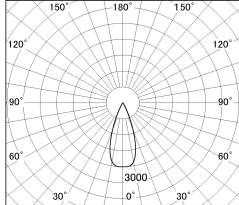

■ Lighting Distribution Curve (cd./1000 lm)