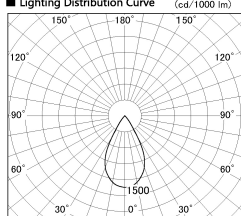

Installation	Recessed mount
Type	Cledy versa L-G Antiglare (DD126_AG-LX)
Fixture wattage	24W
Beam angle	55deg
Color Temp.	4000K
CRI	Ra>90
Luminous	1839 lm
Body	Die-castaluminumalloy
Body finish	N/A
Trim finish	Black
Reflector finish	Mirror
IP Rate	IP20
Light source	COB module
Input Voltage	AC220~240V
Dimming Type	Non-Dimmable
Certificate	CE,CCC
Cut Hole	125mm

■ Lighting Distribution Curve (cd./1000 lm)