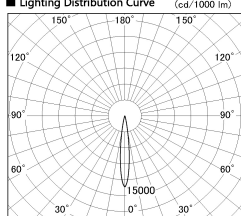

Installation	Recessed mount
Type	Cledy versa L-G Antiglare (DD126_AG-LX)
Fixture wattage	18.6W
Beam angle	14deg
Color Temp.	4000K
CRI	Ra>90
Luminous	1442 lm
Body	Die-castaluminumalloy
Body finish	N/A
Trim finish	Black
Reflector finish	Mirror
IP Rate	IP20
Light source	COB module
Input Voltage	AC220~240V
Dimming Type	Non-Dimmable
Certificate	CE,CCC
Cut Hole	125mm

■ Lighting Distribution Curve (cd./1000 lm)