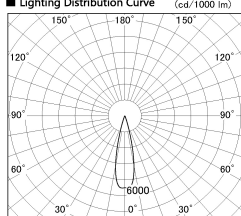

Installation	Recessed mount
Type	Cledy versa L-G Antiglare (DD126_AG-LX)
Fixture wattage	18.6W
Beam angle	25deg
Color Temp.	4000K
CRI	Ra>90
Luminous	1576 lm
Body	Die-castaluminumalloy
Body finish	N/A
Trim finish	Black
Reflector finish	Mirror
IP Rate	IP20
Light source	COB module
Input Voltage	AC220~240V
Dimming Type	Non-Dimmable
Certificate	CE,CCC
Cut Hole	125mm

■ Lighting Distribution Curve (cd./1000 lm)