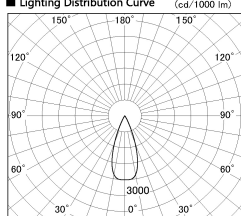

Installation	Recessed mount
Type	Cledy versa L-G Antiglare (DD126_AG-LX)
Fixture wattage	18.6W
Beam angle	38deg
Color Temp.	4000K
CRI	Ra>90
Luminous	1601 lm
Body	Die-castaluminumalloy
Body finish	N/A
Trim finish	Black
Reflector finish	Mirror
IP Rate	IP20
Light source	COB module
Input Voltage	AC220~240V
Dimming Type	Non-Dimmable
Certificate	CE,CCC
Cut Hole	125mm

■ Lighting Distribution Curve (cd./1000 lm)