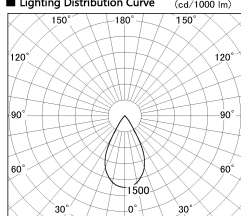

Installation	Recessed mount
Type	Cledy versa L-G Antiglare (DD126_AG-LX)
Fixture wattage	18.6W
Beam angle	55deg
Color Temp.	4000K
CRI	Ra>90
Luminous	1478 lm
Body	Die-castaluminumalloy
Body finish	N/A
Trim finish	Black
Reflector finish	Mirror
IP Rate	IP20
Light source	COB module
Input Voltage	AC220~240V
Dimming Type	Non-Dimmable
Certificate	CE,CCC
Cut Hole	125mm

■ Lighting Distribution Curve (cd./1000 lm)