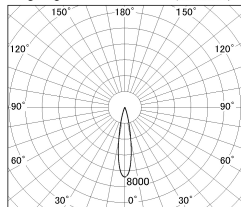

Installation	Recessed mount
Type	Cledy versa L-G Antiglare (DD126_AG-LX)
Fixture wattage	14W
Beam angle	19deg
Color Temp.	4000K
CRI	Ra>90
Luminous	1146 lm
Body	Die-cast aluminum alloy
Body finish	N/A
Trim finish	Black
Reflector finish	Mirror
IP Rate	IP20
Light source	COB module
Input Voltage	AC220~240V
Dimming Type	Non-Dimmable
Certificate	CE,CCC
Cut Hole	100mm

■ Lighting Distribution Curve (cd/1000 lm)

φ	Illuminance Angle	Beam Angle	Vertical Illuminance (lx)
330	19°	19°	32380
1000	1		8100
660	2		3600
1000	3		2020
1330	m	0	1300
		1	900
		2	660
			510