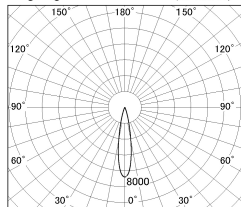

Installation	Recessed mount
Type	Cledy versa L-G Antiglare (DD126_AG-LX)
Fixture wattage	14W
Beam angle	19deg
Color Temp.	4000K
CRI	Ra>90
Luminous	1146 lm
Body	Die-castaluminumalloy
Body finish	N/A
Trim finish	Black
Reflector finish	Mirror
IP Rate	IP20
Light source	COB module
Input Voltage	AC220~240V
Dimming Type	Non-Dimmable
Certificate	CE,CCC
Cut Hole	100mm

■ Lighting Distribution Curve (cd/1000 lm)