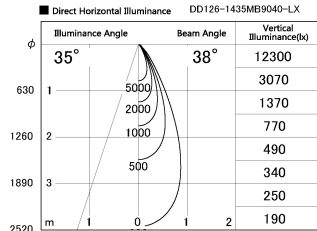

Item no. DD126-1435MB9040-LX

Series Name: Cledy versa L-G Antiglare  
(DD126\_AG-LX)

Installation	Recessed mount
Type	Cledy versa L-G Antiglare (DD126_AG-LX)
Fixture wattage	14W
Beam angle	38deg
Color Temp.	4000K
CRI	Ra>90
Luminous	1234 lm
Body	Die-cast aluminum alloy
Body finish	N/A
Trim finish	Black
Reflector finish	Mirror
IP Rate	IP20
Light source	COB module
Input Voltage	AC220~240V
Dimming Type	Non-Dimmable
Certificate	CE,CCC
Cut Hole	100mm