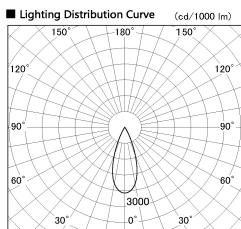

Item no. DD126-1435MB9040-LX

Series Name: Cledy versa L-G Antiglare  
(DD126\_AG-LX)

Installation	Recessed mount
Type	Cledy versa L-G Antiglare (DD126_AG-LX)
Fixture wattage	14W
Beam angle	38deg
Color Temp.	4000K
CRI	Ra>90
Luminous	1234 lm
Body	Die-cast aluminum alloy
Body finish	N/A
Trim finish	Black
Reflector finish	Mirror
IP Rate	IP20
Light source	COB module
Input Voltage	AC220~240V
Dimming Type	Non-Dimmable
Certificate	CE,CCC
Cut Hole	100mm