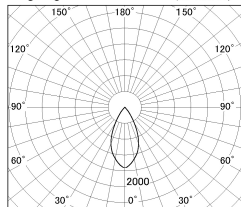

Installation	Recessed mount
Type	Cledy versa L-G Antiglare (DD126_AG-LX)
Fixture wattage	14W
Beam angle	48deg
Color Temp.	4000K
CRI	Ra>90
Luminous	1173 lm
Body	Die-castaluminumalloy
Body finish	N/A
Trim finish	Black
Reflector finish	Mirror
IP Rate	IP20
Light source	COB module
Input Voltage	AC220~240V
Dimming Type	Non-Dimmable
Certificate	CE,CCC
Cut Hole	100mm

■ Lighting Distribution Curve (cd/1000 lm)