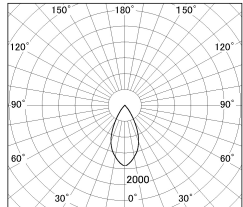

Installation	Recessed mount
Type	Cledy versa L-G Antiglare (DD126_AG-LX)
Fixture wattage	14W
Beam angle	48deg
Color Temp.	4000K
CRI	Ra>90
Luminous	1173 lm
Body	Die-cast aluminum alloy
Body finish	N/A
Trim finish	Black
Reflector finish	Mirror
IP Rate	IP20
Light source	COB module
Input Voltage	AC220~240V
Dimming Type	Non-Dimmable
Certificate	CE,CCC
Cut Hole	100mm

■ Lighting Distribution Curve (cd/1000 lm)