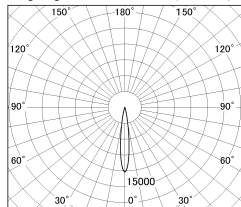

Installation	Recessed mount
Type	Cledy versa L-G Antiglare (DD126_AG-LX)
Fixture wattage	7.4W
Beam angle	14deg
Color Temp.	4000K
CRI	Ra>90
Luminous	590 lm
Body	Die-cast aluminum alloy
Body finish	N/A
Trim finish	Black
Reflector finish	Mirror
IP Rate	IP20
Light source	COB module
Input Voltage	AC220~240V
Dimming Type	Non-Dimmable
Certificate	CE,CCC
Cut Hole	100mm

■ Lighting Distribution Curve (cd/1000 lm)

φ	Illuminance Angle	Beam Angle	Vertical Illuminance (lx)
	14°	14°	29090
240			7270
1			3230
480			1820
2			1160
730			810
3			590
980			450
m	1	1	2