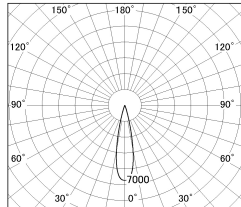

Installation	Recessed mount
Type	Cledy versa L-G Antiglare (DD126_AG-LX)
Fixture wattage	7.4W
Beam angle	22deg
Color Temp.	4000K
CRI	Ra>90
Luminous	653 lm
Body	Die-castaluminumalloy
Body finish	N/A
Trim finish	Black
Reflector finish	Mirror
IP Rate	IP20
Light source	COB module
Input Voltage	AC220~240V
Dimming Type	Non-Dimmable
Certificate	CE,CCC
Cut Hole	100mm

■ Lighting Distribution Curve (cd/1000 lm)

φ	Illuminance Angle	Beam Angle	Vertical Illuminance(lx)	
	21°	22°	17370	
370			4340	
1			1930	
740			1090	
2			690	
1110			480	
3			350	
1480			270	
m	1	0	1	2