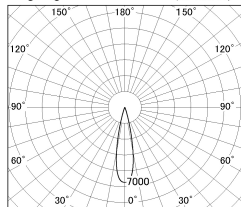

Installation	Recessed mount
Type	Cledy versa L-G Antiglare (DD126_AG-LX)
Fixture wattage	7.4W
Beam angle	22deg
Color Temp.	4000K
CRI	Ra>90
Luminous	653 lm
Body	Die-castaluminumalloy
Body finish	N/A
Trim finish	Black
Reflector finish	Mirror
IP Rate	IP20
Light source	COB module
Input Voltage	AC220~240V
Dimming Type	Non-Dimmable
Certificate	CE,CCC
Cut Hole	100mm

■ Lighting Distribution Curve (cd/1000 lm)

φ	Illuminance Angle	Beam Angle	Vertical Illuminance(lx)	
	21°	22°	17370	
370			4340	
1			1930	
740			1090	
2			690	
1110			480	
3			350	
1480			270	
m	1	0	1	2