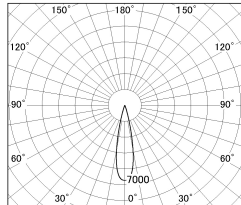

Installation	Recessed mount
Type	Cledy versa L-G Antiglare (DD126_AG-LX)
Fixture wattage	7.4W
Beam angle	22deg
Color Temp.	4000K
CRI	Ra>90
Luminous	653 lm
Body	Die-castaluminumalloy
Body finish	N/A
Trim finish	Black
Reflector finish	Mirror
IP Rate	IP20
Light source	COB module
Input Voltage	AC220~240V
Dimming Type	Non-Dimmable
Certificate	CE,CCC
Cut Hole	100mm

■ Lighting Distribution Curve (cd/1000 lm)

φ	Illuminance Angle	Beam Angle	Vertical Illuminance(lx)
	21°	22°	17370
370			4340
1			1930
740			1090
2			690
1110			480
3			350
1480			270
m	1	0 1 2