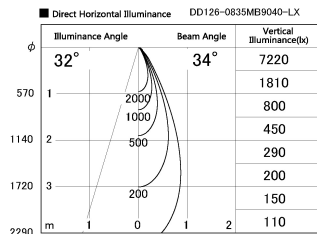

Item no. DD126-0835MB9040-LX

Series Name: Cledy versa L-G Antiglare
(DD126_AG-LX)

Installation	Recessed mount
Type	Cledy versa L-G Antiglare (DD126_AG-LX)
Fixture wattage	7.4W
Beam angle	34deg
Color Temp.	4000K
CRI	Ra>90
Luminous	625 lm
Body	Die-castaluminumalloy
Body finish	N/A
Trim finish	Black
Reflector finish	Mirror
IP Rate	IP20
Light source	COB module
Input Voltage	AC220~240V
Dimming Type	Non-Dimmable
Certificate	CE,CCC
Cut Hole	100mm