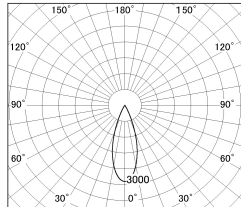

Installation	Recessed mount
Type	Cledy versa L-G Antiglare (DD126_AG-LX)
Fixture wattage	7.4W
Beam angle	34deg
Color Temp.	4000K
CRI	Ra>90
Luminous	625 lm
Body	Die-castaluminumalloy
Body finish	N/A
Trim finish	Black
Reflector finish	Mirror
IP Rate	IP20
Light source	COB module
Input Voltage	AC220~240V
Dimming Type	Non-Dimmable
Certificate	CE,CCC
Cut Hole	100mm

■ Lighting Distribution Curve (cd/1000 lm)