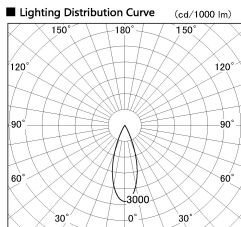

Item no. DD126-0835MB9040-LX

Series Name: Cledy versa L-G Antiglare
(DD126_AG-LX)

Installation	Recessed mount
Type	Cledy versa L-G Antiglare (DD126_AG-LX)
Fixture wattage	7.4W
Beam angle	34deg
Color Temp.	4000K
CRI	Ra>90
Luminous	625 lm
Body	Die-castaluminumalloy
Body finish	N/A
Trim finish	Black
Reflector finish	Mirror
IP Rate	IP20
Light source	COB module
Input Voltage	AC220~240V
Dimming Type	Non-Dimmable
Certificate	CE,CCC
Cut Hole	100mm