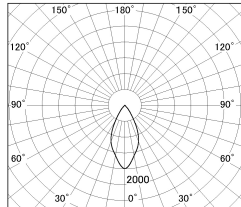

Installation	Recessed mount
Type	Cledy versa L-G Antiglare (DD126_AG-LX)
Fixture wattage	7.4W
Beam angle	48deg
Color Temp.	4000K
CRI	Ra>90
Luminous	591 lm
Body	Die-castaluminumalloy
Body finish	N/A
Trim finish	Black
Reflector finish	Mirror
IP Rate	IP20
Light source	COB module
Input Voltage	AC220~240V
Dimming Type	Non-Dimmable
Certificate	CE,CCC
Cut Hole	100mm

■ Lighting Distribution Curve (cd./1000 lm)