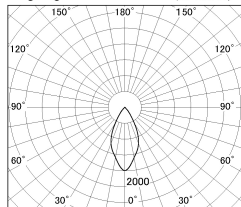

Installation	Recessed mount
Type	Cledy versa L-G Antiglare (DD126_AG-LX)
Fixture wattage	7.4W
Beam angle	48deg
Color Temp.	4000K
CRI	Ra>90
Luminous	591 lm
Body	Die-castaluminumalloy
Body finish	N/A
Trim finish	Black
Reflector finish	Mirror
IP Rate	IP20
Light source	COB module
Input Voltage	AC220~240V
Dimming Type	Non-Dimmable
Certificate	CE,CCC
Cut Hole	100mm

■ Lighting Distribution Curve (cd/1000 lm)