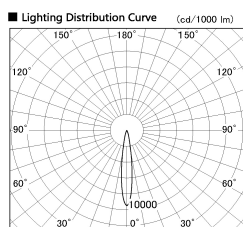

Item no. DD126-4015DW9027-LX

Series Name: Cledy versa L-G Antiglare
(DD126_AG-LX)

Dark Mirror Reflector

■ Direct Horizontal Illuminance DD126-4015DW9027-LX

φ	Illuminance Angle	Beam Angle	Vertical Illuminance (lx)
14°		15°	114720
240	50000		28680
	20000		12750
490	10000		7170
	5000		4590
730			3190
980			2340
m	2.0	1 2	1790

Installation	Recessed mount
Type	Cledy versa L-G Antiglare (DD126_AG-LX)
Fixture wattage	38.5W
Beam angle	15deg
Color Temp.	2700K
CRI	Ra>90
Luminous	3005 lm
Body	Die-cast aluminum alloy
Body finish	N/A
Trim finish	White
Reflector finish	Dark Mirror
IP Rate	IP20
Light source	COB module
Input Voltage	AC220~240V
Dimming Type	Non-Dimmable
Certificate	CE,CCC
Cut Hole	150mm