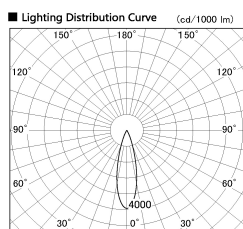

Item no. DD126-4025DW9027-LX

Series Name: Cledy versa L-G Antiglare
(DD126_AG-LX)

Dark Mirror Reflector

Installation	Recessed mount
Type	Cledy versa L-G Antiglare (DD126_AG-LX)
Fixture wattage	38.5W
Beam angle	27deg
Color Temp.	2700K
CRI	Ra>90
Luminous	3240 lm
Body	Die-cast aluminum alloy
Body finish	N/A
Trim finish	White
Reflector finish	Dark Mirror
IP Rate	IP20
Light source	COB module
Input Voltage	AC220~240V
Dimming Type	Non-Dimmable
Certificate	CE,CCC
Cut Hole	150mm

Direct Horizontal Illuminance DD126-4025DW9027-LX

φ	Illuminance Angle	Beam Angle	Vertical Illuminance (lx)
25°	27°	51320	
440	20000	12830	
880	10000	5700	
1330	5000	3210	
1770	2000	2050	
	1000	1430	
	500	1050	
	200	800	