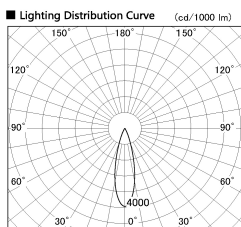

Item no. DD126-4025DW9027-LX

Series Name: Cledy versa L-G Antiglare
(DD126_AG-LX)

Dark Mirror Reflector

■ Direct Horizontal Illuminance DD126-4025DW9027-LX

φ	Illuminance Angle	Beam Angle	Vertical Illuminance (lx)
440	25°	27°	51320
1			12830
880			5700
2			3210
1330			2050
3			1430
1770			1050
m	1	2	800

Installation	Recessed mount
Type	Cledy versa L-G Antiglare (DD126_AG-LX)
Fixture wattage	38.5W
Beam angle	27deg
Color Temp.	2700K
CRI	Ra>90
Luminous	3240 lm
Body	Die-castaluminumalloy
Body finish	N/A
Trim finish	White
Reflector finish	Dark Mirror
IP Rate	IP20
Light source	COB module
Input Voltage	AC220~240V
Dimming Type	Non-Dimmable
Certificate	CE,CCC
Cut Hole	150mm