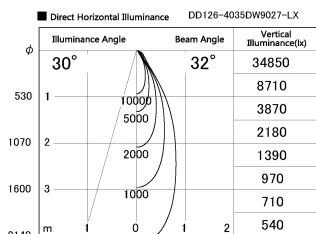

Item no. DD126-4035DW9027-LX

Series Name: Cledy versa L-G Antiglare  
(DD126\_AG-LX)

Dark Mirror Reflector

Installation	Recessed mount
Type	Cledy versa L-G Antiglare (DD126_AG-LX)
Fixture wattage	38.5W
Beam angle	32deg
Color Temp.	2700K
CRI	Ra>90
Luminous	3196 lm
Body	Die-castaluminumalloy
Body finish	N/A
Trim finish	White
Reflector finish	Dark Mirror
IP Rate	IP20
Light source	COB module
Input Voltage	AC220~240V
Dimming Type	Non-Dimmable
Certificate	CE,CCC
Cut Hole	150mm