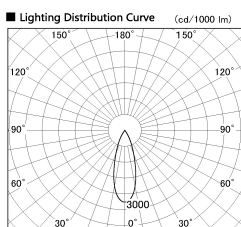

Item no. DD126-4035DW9027-LX

Series Name: Cledy versa L-G Antiglare  
(DD126\_AG-LX)

Dark Mirror Reflector

Installation	Recessed mount
Type	Cledy versa L-G Antiglare (DD126_AG-LX)
Fixture wattage	38.5W
Beam angle	32deg
Color Temp.	2700K
CRI	Ra>90
Luminous	3196 lm
Body	Die-castaluminumalloy
Body finish	N/A
Trim finish	White
Reflector finish	Dark Mirror
IP Rate	IP20
Light source	COB module
Input Voltage	AC220~240V
Dimming Type	Non-Dimmable
Certificate	CE,CCC
Cut Hole	150mm