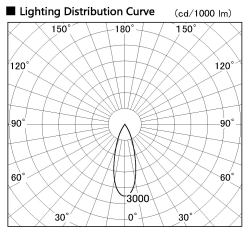

Item no. DD126-4035DW9027-LX

Series Name: Cledy versa L-G Antiglare
(DD126_AG-LX)

Dark Mirror Reflector

■ Direct Horizontal Illuminance DD126-4035DW9027-LX

φ	Illuminance Angle	Beam Angle	Vertical Illuminance (lx)
530	30°	32°	34850
1070			8710
1600			3870
2140			2180
			1390
			970
			710
			540

Installation	Recessed mount
Type	Cledy versa L-G Antiglare (DD126_AG-LX)
Fixture wattage	38.5W
Beam angle	32deg
Color Temp.	2700K
CRI	Ra>90
Luminous	3196 lm
Body	Die-cast aluminum alloy
Body finish	N/A
Trim finish	White
Reflector finish	Dark Mirror
IP Rate	IP20
Light source	COB module
Input Voltage	AC220~240V
Dimming Type	Non-Dimmable
Certificate	CE,CCC
Cut Hole	150mm