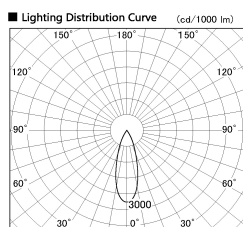

Item no. DD126-4035DW9027-LX

Series Name: Cledy versa L-G Antiglare
(DD126_AG-LX)

Dark Mirror Reflector

■ Direct Horizontal Illuminance DD126-4035DW9027-LX

φ	Illuminance Angle	Beam Angle	Vertical Illuminance (lx)
530	30°	32°	34850
1070			8710
1600			3870
2140			2180
			1390
			970
			710
			540

Installation	Recessed mount
Type	Cledy versa L-G Antiglare (DD126_AG-LX)
Fixture wattage	38.5W
Beam angle	32deg
Color Temp.	2700K
CRI	Ra>90
Luminous	3196 lm
Body	Die-cast aluminum alloy
Body finish	N/A
Trim finish	White
Reflector finish	Dark Mirror
IP Rate	IP20
Light source	COB module
Input Voltage	AC220~240V
Dimming Type	Non-Dimmable
Certificate	CE,CCC
Cut Hole	150mm