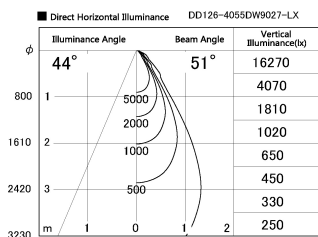

Item no. DD126-4055DW9027-LX

Series Name: Cledy versa L-G Antiglare  
(DD126\_AG-LX)

Dark Mirror Reflector

Installation	Recessed mount
Type	Cledy versa L-G Antiglare (DD126_AG-LX)
Fixture wattage	38.5W
Beam angle	51deg
Color Temp.	2700K
CRI	Ra>90
Luminous	2770 lm
Body	Die-castaluminumalloy
Body finish	N/A
Trim finish	White
Reflector finish	Dark Mirror
IP Rate	IP20
Light source	COB module
Input Voltage	AC220~240V
Dimming Type	Non-Dimmable
Certificate	CE,CCC
Cut Hole	150mm