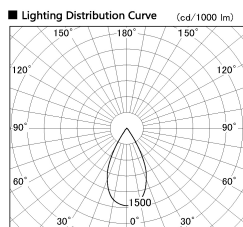

Item no. DD126-4055DW9027-LX

Series Name: Cledy versa L-G Antiglare  
(DD126\_AG-LX)

Dark Mirror Reflector

Installation	Recessed mount
Type	Cledy versa L-G Antiglare (DD126_AG-LX)
Fixture wattage	38.5W
Beam angle	51deg
Color Temp.	2700K
CRI	Ra>90
Luminous	2770 lm
Body	Die-castaluminumalloy
Body finish	N/A
Trim finish	White
Reflector finish	Dark Mirror
IP Rate	IP20
Light source	COB module
Input Voltage	AC220~240V
Dimming Type	Non-Dimmable
Certificate	CE,CCC
Cut Hole	150mm