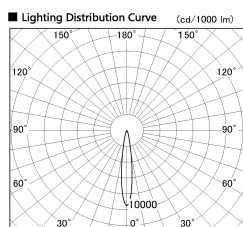

Item no. DD126-3715DW9027-LX

Series Name: Cledy versa L-G Antiglare
(DD126_AG-LX)

Dark Mirror Reflector

■ Direct Horizontal Illuminance DD126-3715DW9027-LX

φ	Illuminance Angle	Beam Angle	Vertical Illuminance (lx)
14°		15°	109570
240	50000		27390
1	20000		12170
490	10000		6850
2			4380
730	5000		3040
3			2240
980			1710
m	2 0 0	1 2	

Installation	Recessed mount
Type	Cledy versa L-G Antiglare (DD126_AG-LX)
Fixture wattage	35.5W
Beam angle	15deg
Color Temp.	2700K
CRI	Ra>90
Luminous	2870 lm
Body	Die-cast aluminum alloy
Body finish	N/A
Trim finish	White
Reflector finish	Dark Mirror
IP Rate	IP20
Light source	COB module
Input Voltage	AC220~240V
Dimming Type	Non-Dimmable
Certificate	CE,CCC
Cut Hole	150mm