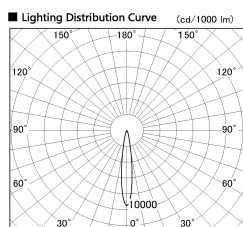

Item no. DD126-3715DW9027-LX

Series Name: Cledy versa L-G Antiglare
(DD126_AG-LX)

Dark Mirror Reflector

■ Direct Horizontal Illuminance DD126-3715DW9027-LX

φ	Illuminance Angle	Beam Angle	Vertical Illuminance (lx)	
240	14°	15°	109570	
1			27390	
			12170	
490			6850	
2			4380	
730			3040	
3			2240	
980	m	2 0 0	1 2	1710

Installation	Recessed mount
Type	Cledy versa L-G Antiglare (DD126_AG-LX)
Fixture wattage	35.5W
Beam angle	15deg
Color Temp.	2700K
CRI	Ra>90
Luminous	2870 lm
Body	Die-castaluminumalloy
Body finish	N/A
Trim finish	White
Reflector finish	Dark Mirror
IP Rate	IP20
Light source	COB module
Input Voltage	AC220~240V
Dimming Type	Non-Dimmable
Certificate	CE,CCC
Cut Hole	150mm