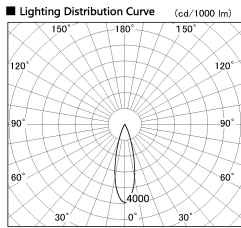

Item no. DD126-3725DW9027-LX

Series Name: Cledy versa L-G Antiglare
(DD126_AG-LX)

Dark Mirror Reflector

■ Direct Horizontal Illuminance DD126-3725DW9027-LX

φ	Illuminance Angle	Beam Angle	Vertical Illuminance (lx)	
440	25°	27°	48840	
1			12210	
880			5430	
2			3050	
1330			1950	
3			1360	
1770			1000	
m	1	1	2	760

Installation	Recessed mount
Type	Cledy versa L-G Antiglare (DD126_AG-LX)
Fixture wattage	35.5W
Beam angle	27deg
Color Temp.	2700K
CRI	Ra>90
Luminous	3083 lm
Body	Die-cast aluminum alloy
Body finish	N/A
Trim finish	White
Reflector finish	Dark Mirror
IP Rate	IP20
Light source	COB module
Input Voltage	AC220~240V
Dimming Type	Non-Dimmable
Certificate	CE,CCC
Cut Hole	150mm