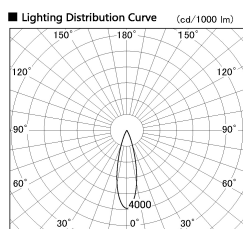

Item no. DD126-3725DW9027-LX

Series Name: Cledy versa L-G Antiglare
(DD126_AG-LX)

Dark Mirror Reflector

■ Direct Horizontal Illuminance DD126-3725DW9027-LX

φ	Illuminance Angle	Beam Angle	Vertical Illuminance (lx)
440	25°	27°	48840
1			12210
880			5430
2			3050
1330			1950
3			1360
1770			1000
m	1	1	760

Installation	Recessed mount
Type	Cledy versa L-G Antiglare (DD126_AG-LX)
Fixture wattage	35.5W
Beam angle	27deg
Color Temp.	2700K
CRI	Ra>90
Luminous	3083 lm
Body	Die-cast aluminum alloy
Body finish	N/A
Trim finish	White
Reflector finish	Dark Mirror
IP Rate	IP20
Light source	COB module
Input Voltage	AC220~240V
Dimming Type	Non-Dimmable
Certificate	CE,CCC
Cut Hole	150mm