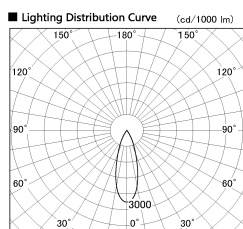

Item no. DD126-3735DW9027-LX

Series Name: Cledy versa L-G Antiglare  
(DD126\_AG-LX)

Dark Mirror Reflector

■ Direct Horizontal Illuminance DD126-3735DW9027-LX

φ	Illuminance Angle	Beam Angle	Vertical Illuminance (lx)
530	30°	32°	33160
1070			8290
1600			3680
2140			2070
			1330
			920
			680
			520

Installation	Recessed mount
Type	Cledy versa L-G Antiglare (DD126_AG-LX)
Fixture wattage	35.5W
Beam angle	32deg
Color Temp.	2700K
CRI	Ra>90
Luminous	3041 lm
Body	Die-castaluminumalloy
Body finish	N/A
Trim finish	White
Reflector finish	Dark Mirror
IP Rate	IP20
Light source	COB module
Input Voltage	AC220~240V
Dimming Type	Non-Dimmable
Certificate	CE,CCC
Cut Hole	150mm