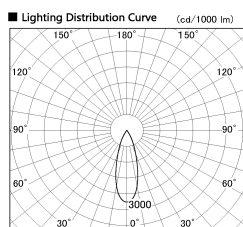

Item no. DD126-3735DW9027-LX

Series Name: Cledy versa L-G Antiglare  
(DD126\_AG-LX)

Dark Mirror Reflector

Installation	Recessed mount
Type	Cledy versa L-G Antiglare (DD126_AG-LX)
Fixture wattage	35.5W
Beam angle	32deg
Color Temp.	2700K
CRI	Ra>90
Luminous	3041 lm
Body	Die-castaluminumalloy
Body finish	N/A
Trim finish	White
Reflector finish	Dark Mirror
IP Rate	IP20
Light source	COB module
Input Voltage	AC220~240V
Dimming Type	Non-Dimmable
Certificate	CE,CCC
Cut Hole	150mm