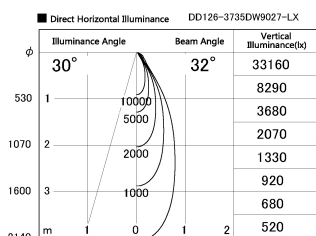

Item no. DD126-3735DW9027-LX

Series Name: Cledy versa L-G Antiglare  
(DD126\_AG-LX)

Dark Mirror Reflector

Installation	Recessed mount
Type	Cledy versa L-G Antiglare (DD126_AG-LX)
Fixture wattage	35.5W
Beam angle	32deg
Color Temp.	2700K
CRI	Ra>90
Luminous	3041 lm
Body	Die-castaluminumalloy
Body finish	N/A
Trim finish	White
Reflector finish	Dark Mirror
IP Rate	IP20
Light source	COB module
Input Voltage	AC220~240V
Dimming Type	Non-Dimmable
Certificate	CE,CCC
Cut Hole	150mm