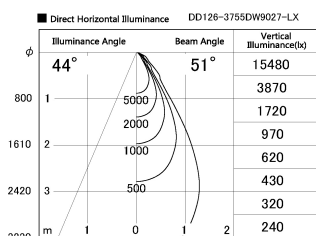

Item no. DD126-3755DW9027-LX

Series Name: Cledy versa L-G Antiglare
(DD126_AG-LX)

Dark Mirror Reflector

| | |
|------------------|--|
| Installation | Recessed mount |
| Type | Cledy versa L-G Antiglare (DD126_AG-LX) |
| Fixture wattage | 35.5W |
| Beam angle | 51deg |
| Color Temp. | 2700K |
| CRI | Ra>90 |
| Luminous | 2635 lm |
| Body | Die-cast aluminum alloy |
| Body finish | N/A |
| Trim finish | White |
| Reflector finish | Dark Mirror |
| IP Rate | IP20 |
| Light source | COB module |
| Input Voltage | AC220~240V |
| Dimming Type | Non-Dimmable |
| Certificate | CE,CCC |
| Cut Hole | 150mm |