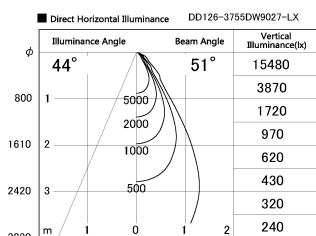

Item no. DD126-3755DW9027-LX

Series Name: Cledy versa L-G Antiglare
(DD126_AG-LX)

Dark Mirror Reflector

Installation	Recessed mount
Type	Cledy versa L-G Antiglare (DD126_AG-LX)
Fixture wattage	35.5W
Beam angle	51deg
Color Temp.	2700K
CRI	Ra>90
Luminous	2635 lm
Body	Die-cast aluminum alloy
Body finish	N/A
Trim finish	White
Reflector finish	Dark Mirror
IP Rate	IP20
Light source	COB module
Input Voltage	AC220~240V
Dimming Type	Non-Dimmable
Certificate	CE,CCC
Cut Hole	150mm