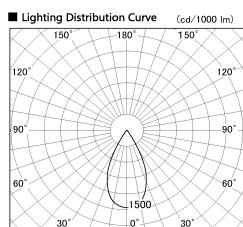

Item no. DD126-3755DW9027-LX

Series Name: Cledy versa L-G Antiglare
(DD126_AG-LX)

Dark Mirror Reflector

Installation	Recessed mount
Type	Cledy versa L-G Antiglare (DD126_AG-LX)
Fixture wattage	35.5W
Beam angle	51deg
Color Temp.	2700K
CRI	Ra>90
Luminous	2635 lm
Body	Die-cast aluminum alloy
Body finish	N/A
Trim finish	White
Reflector finish	Dark Mirror
IP Rate	IP20
Light source	COB module
Input Voltage	AC220~240V
Dimming Type	Non-Dimmable
Certificate	CE,CCC
Cut Hole	150mm