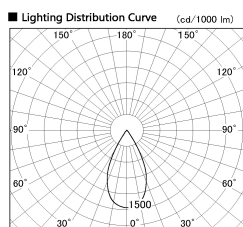

Item no. DD126-3755DW9027-LX

Series Name: Cledy versa L-G Antiglare
(DD126_AG-LX)

Dark Mirror Reflector

| | |
|------------------|--|
| Installation | Recessed mount |
| Type | Cledy versa L-G Antiglare (DD126_AG-LX) |
| Fixture wattage | 35.5W |
| Beam angle | 51deg |
| Color Temp. | 2700K |
| CRI | Ra>90 |
| Luminous | 2635 lm |
| Body | Die-cast aluminum alloy |
| Body finish | N/A |
| Trim finish | White |
| Reflector finish | Dark Mirror |
| IP Rate | IP20 |
| Light source | COB module |
| Input Voltage | AC220~240V |
| Dimming Type | Non-Dimmable |
| Certificate | CE,CCC |
| Cut Hole | 150mm |