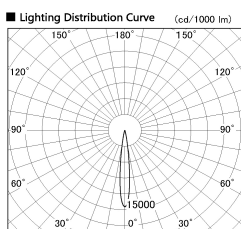

Item no. DD126-2515DW9027-LX

Series Name: Cledy versa L-G Antiglare  
(DD126\_AG-LX)

Dark Mirror Reflector

■ Direct Horizontal Illuminance DD126-2515DW9027-LX

φ	Illuminance Angle	Beam Angle	Vertical Illuminance (lx)
210	12°	13°	97530
1			24380
420			10840
2			6100
630			3900
3			2710
840			1990
m	1	2	1520

Installation	Recessed mount
Type	Cledy versa L-G Antiglare (DD126_AG-LX)
Fixture wattage	24W
Beam angle	14deg
Color Temp.	2700K
CRI	Ra>90
Luminous	1675 lm
Body	Die-cast aluminum alloy
Body finish	N/A
Trim finish	White
Reflector finish	Dark Mirror
IP Rate	IP20
Light source	COB module
Input Voltage	AC220~240V
Dimming Type	Non-Dimmable
Certificate	CE,CCC
Cut Hole	125mm