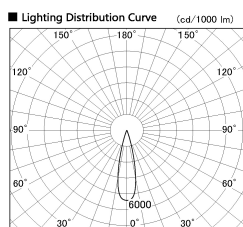

Item no. DD126-2525DW9027-LX

Series Name: Cledy versa L-G Antiglare
(DD126_AG-LX)

Dark Mirror Reflector

■ Direct Horizontal Illuminance DD126-2525DW9027-LX

φ	Illuminance Angle	Beam Angle	Vertical Illuminance (lx)
420	24°	25°	38900
850			9720
1270			4320
1700			2430
			1560
			1080
			790
			610

Installation	Recessed mount
Type	Cledy versa L-G Antiglare (DD126_AG-LX)
Fixture wattage	24W
Beam angle	25deg
Color Temp.	2700K
CRI	Ra>90
Luminous	1828 lm
Body	Die-castaluminumalloy
Body finish	N/A
Trim finish	White
Reflector finish	Dark Mirror
IP Rate	IP20
Light source	COB module
Input Voltage	AC220~240V
Dimming Type	Non-Dimmable
Certificate	CE,CCC
Cut Hole	125mm