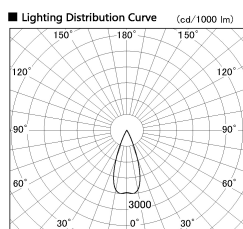

Item no. DD126-2535DW9027-LX

Series Name: Cledy versa L-G Antiglare
(DD126_AG-LX)

Dark Mirror Reflector

Installation	Recessed mount
Type	Cledy versa L-G Antiglare (DD126_AG-LX)
Fixture wattage	24W
Beam angle	38deg
Color Temp.	2700K
CRI	Ra>90
Luminous	1868 lm
Body	Die-cast aluminum alloy
Body finish	N/A
Trim finish	White
Reflector finish	Dark Mirror
IP Rate	IP20
Light source	COB module
Input Voltage	AC220~240V
Dimming Type	Non-Dimmable
Certificate	CE,CCC
Cut Hole	125mm