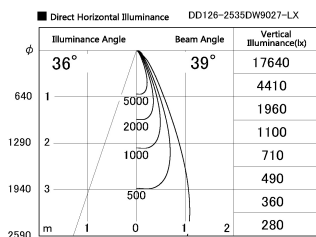

Item no. DD126-2535DW9027-LX

Series Name: Cledy versa L-G Antiglare
(DD126_AG-LX)

Dark Mirror Reflector

Installation	Recessed mount
Type	Cledy versa L-G Antiglare (DD126_AG-LX)
Fixture wattage	24W
Beam angle	38deg
Color Temp.	2700K
CRI	Ra>90
Luminous	1868 lm
Body	Die-castaluminumalloy
Body finish	N/A
Trim finish	White
Reflector finish	Dark Mirror
IP Rate	IP20
Light source	COB module
Input Voltage	AC220~240V
Dimming Type	Non-Dimmable
Certificate	CE,CCC
Cut Hole	125mm