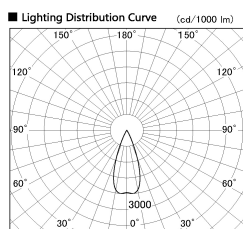

Item no. DD126-2535DW9027-LX

Series Name: Cledy versa L-G Antiglare
(DD126_AG-LX)

Dark Mirror Reflector

Installation	Recessed mount
Type	Cledy versa L-G Antiglare (DD126_AG-LX)
Fixture wattage	24W
Beam angle	38deg
Color Temp.	2700K
CRI	Ra>90
Luminous	1868 lm
Body	Die-castaluminumalloy
Body finish	N/A
Trim finish	White
Reflector finish	Dark Mirror
IP Rate	IP20
Light source	COB module
Input Voltage	AC220~240V
Dimming Type	Non-Dimmable
Certificate	CE,CCC
Cut Hole	125mm