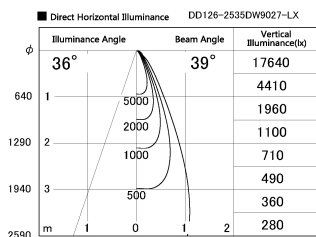

Item no. DD126-2535DW9027-LX

Series Name: Cledy versa L-G Antiglare
(DD126_AG-LX)

Dark Mirror Reflector

Installation	Recessed mount
Type	Cledy versa L-G Antiglare (DD126_AG-LX)
Fixture wattage	24W
Beam angle	38deg
Color Temp.	2700K
CRI	Ra>90
Luminous	1868 lm
Body	Die-cast aluminum alloy
Body finish	N/A
Trim finish	White
Reflector finish	Dark Mirror
IP Rate	IP20
Light source	COB module
Input Voltage	AC220~240V
Dimming Type	Non-Dimmable
Certificate	CE,CCC
Cut Hole	125mm