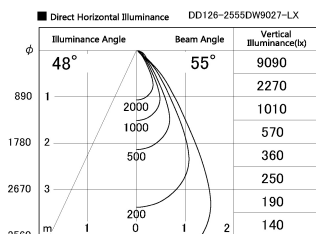

Item no. DD126-2555DW9027-LX

Series Name: Cledy versa L-G Antiglare
(DD126_AG-LX)

Dark Mirror Reflector

Installation	Recessed mount
Type	Cledy versa L-G Antiglare (DD126_AG-LX)
Fixture wattage	24W
Beam angle	55deg
Color Temp.	2700K
CRI	Ra>90
Luminous	1714 lm
Body	Die-cast aluminum alloy
Body finish	N/A
Trim finish	White
Reflector finish	Dark Mirror
IP Rate	IP20
Light source	COB module
Input Voltage	AC220~240V
Dimming Type	Non-Dimmable
Certificate	CE,CCC
Cut Hole	125mm