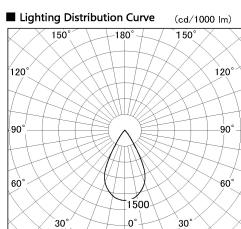

Item no. DD126-2555DW9027-LX

Series Name: Cledy versa L-G Antiglare
(DD126_AG-LX)

Dark Mirror Reflector

Installation	Recessed mount
Type	Cledy versa L-G Antiglare (DD126_AG-LX)
Fixture wattage	24W
Beam angle	55deg
Color Temp.	2700K
CRI	Ra>90
Luminous	1714 lm
Body	Die-cast aluminum alloy
Body finish	N/A
Trim finish	White
Reflector finish	Dark Mirror
IP Rate	IP20
Light source	COB module
Input Voltage	AC220~240V
Dimming Type	Non-Dimmable
Certificate	CE,CCC
Cut Hole	125mm