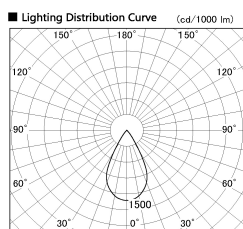

Item no. DD126-2555DW9027-LX

Series Name: Cledy versa L-G Antiglare  
(DD126\_AG-LX)

Dark Mirror Reflector

Installation	Recessed mount
Type	Cledy versa L-G Antiglare (DD126_AG-LX)
Fixture wattage	24W
Beam angle	55deg
Color Temp.	2700K
CRI	Ra>90
Luminous	1714 lm
Body	Die-cast aluminum alloy
Body finish	N/A
Trim finish	White
Reflector finish	Dark Mirror
IP Rate	IP20
Light source	COB module
Input Voltage	AC220~240V
Dimming Type	Non-Dimmable
Certificate	CE,CCC
Cut Hole	125mm