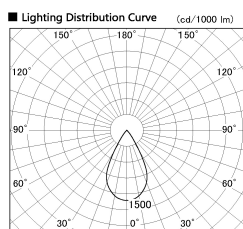

Item no. DD126-2555DW9027-LX

Series Name: Cledy versa L-G Antiglare
(DD126_AG-LX)

Dark Mirror Reflector

Installation	Recessed mount
Type	Cledy versa L-G Antiglare (DD126_AG-LX)
Fixture wattage	24W
Beam angle	55deg
Color Temp.	2700K
CRI	Ra>90
Luminous	1714 lm
Body	Die-cast aluminum alloy
Body finish	N/A
Trim finish	White
Reflector finish	Dark Mirror
IP Rate	IP20
Light source	COB module
Input Voltage	AC220~240V
Dimming Type	Non-Dimmable
Certificate	CE,CCC
Cut Hole	125mm