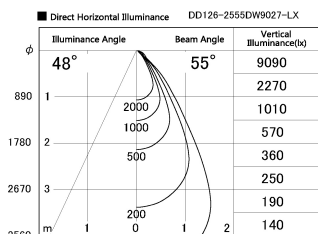

Item no. DD126-2555DW9027-LX

Series Name: Cledy versa L-G Antiglare
(DD126_AG-LX)

Dark Mirror Reflector

Installation	Recessed mount
Type	Cledy versa L-G Antiglare (DD126_AG-LX)
Fixture wattage	24W
Beam angle	55deg
Color Temp.	2700K
CRI	Ra>90
Luminous	1714 lm
Body	Die-cast aluminum alloy
Body finish	N/A
Trim finish	White
Reflector finish	Dark Mirror
IP Rate	IP20
Light source	COB module
Input Voltage	AC220~240V
Dimming Type	Non-Dimmable
Certificate	CE,CCC
Cut Hole	125mm