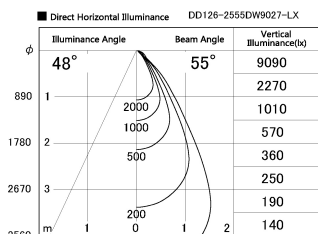

Item no. DD126-2555DW9027-LX

Series Name: Cledy versa L-G Antiglare  
(DD126\_AG-LX)

Dark Mirror Reflector

Installation	Recessed mount
Type	Cledy versa L-G Antiglare (DD126_AG-LX)
Fixture wattage	24W
Beam angle	55deg
Color Temp.	2700K
CRI	Ra>90
Luminous	1714 lm
Body	Die-cast aluminum alloy
Body finish	N/A
Trim finish	White
Reflector finish	Dark Mirror
IP Rate	IP20
Light source	COB module
Input Voltage	AC220~240V
Dimming Type	Non-Dimmable
Certificate	CE,CCC
Cut Hole	125mm