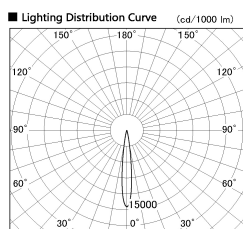

Item no. DD126-2015DW9027-LX

Series Name: Cledy versa L-G Antiglare  
(DD126\_AG-LX)

Dark Mirror Reflector

■ Direct Horizontal Illuminance DD126-2015DW9027-LX

φ	Illuminance Angle	Beam Angle	Vertical Illuminance (lx)
210	12°	13°	75760
180			18940
150			8420
120			4730
90			3030
60			2100
30			1550
0			1180

Installation	Recessed mount
Type	Cledy versa L-G Antiglare (DD126_AG-LX)
Fixture wattage	18.6W
Beam angle	14deg
Color Temp.	2700K
CRI	Ra>90
Luminous	1301 lm
Body	Die-cast aluminum alloy
Body finish	N/A
Trim finish	White
Reflector finish	Dark Mirror
IP Rate	IP20
Light source	COB module
Input Voltage	AC220~240V
Dimming Type	Non-Dimmable
Certificate	CE,CCC
Cut Hole	125mm