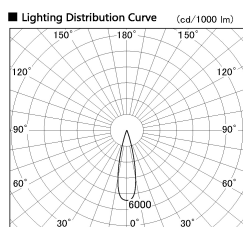

Item no. DD126-2025DW9027-LX

Series Name: Cledy versa L-G Antiglare
(DD126_AG-LX)

Dark Mirror Reflector

Installation	Recessed mount
Type	Cledy versa L-G Antiglare (DD126_AG-LX)
Fixture wattage	18.6W
Beam angle	25deg
Color Temp.	2700K
CRI	Ra>90
Luminous	1419 lm
Body	Die-cast aluminum alloy
Body finish	N/A
Trim finish	White
Reflector finish	Dark Mirror
IP Rate	IP20
Light source	COB module
Input Voltage	AC220~240V
Dimming Type	Non-Dimmable
Certificate	CE,CCC
Cut Hole	125mm