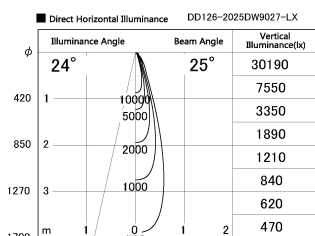

Item no. DD126-2025DW9027-LX

Series Name: Cledy versa L-G Antiglare
(DD126_AG-LX)

Dark Mirror Reflector

Installation	Recessed mount
Type	Cledy versa L-G Antiglare (DD126_AG-LX)
Fixture wattage	18.6W
Beam angle	25deg
Color Temp.	2700K
CRI	Ra>90
Luminous	1419 lm
Body	Die-cast aluminum alloy
Body finish	N/A
Trim finish	White
Reflector finish	Dark Mirror
IP Rate	IP20
Light source	COB module
Input Voltage	AC220~240V
Dimming Type	Non-Dimmable
Certificate	CE,CCC
Cut Hole	125mm