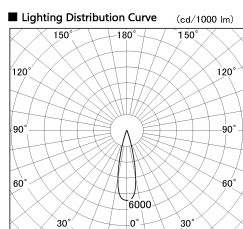

Item no. DD126-2025DW9027-LX

Series Name: Cledy versa L-G Antiglare
(DD126_AG-LX)

Dark Mirror Reflector

Installation	Recessed mount
Type	Cledy versa L-G Antiglare (DD126_AG-LX)
Fixture wattage	18.6W
Beam angle	25deg
Color Temp.	2700K
CRI	Ra>90
Luminous	1419 lm
Body	Die-cast aluminum alloy
Body finish	N/A
Trim finish	White
Reflector finish	Dark Mirror
IP Rate	IP20
Light source	COB module
Input Voltage	AC220~240V
Dimming Type	Non-Dimmable
Certificate	CE,CCC
Cut Hole	125mm