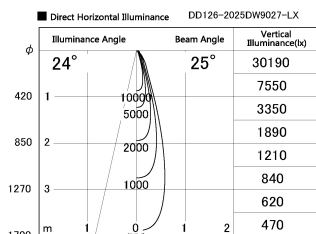

Item no. DD126-2025DW9027-LX

Series Name: Cledy versa L-G Antiglare
(DD126_AG-LX)

Dark Mirror Reflector

Installation	Recessed mount
Type	Cledy versa L-G Antiglare (DD126_AG-LX)
Fixture wattage	18.6W
Beam angle	25deg
Color Temp.	2700K
CRI	Ra>90
Luminous	1419 lm
Body	Die-cast aluminum alloy
Body finish	N/A
Trim finish	White
Reflector finish	Dark Mirror
IP Rate	IP20
Light source	COB module
Input Voltage	AC220~240V
Dimming Type	Non-Dimmable
Certificate	CE,CCC
Cut Hole	125mm