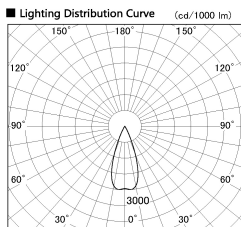

Item no. DD126-2035DW9027-LX

Series Name: Cledy versa L-G Antiglare  
(DD126\_AG-LX)

Dark Mirror Reflector

Installation	Recessed mount
Type	Cledy versa L-G Antiglare (DD126_AG-LX)
Fixture wattage	18.6W
Beam angle	38deg
Color Temp.	2700K
CRI	Ra>90
Luminous	1451 lm
Body	Die-cast aluminum alloy
Body finish	N/A
Trim finish	White
Reflector finish	Dark Mirror
IP Rate	IP20
Light source	COB module
Input Voltage	AC220~240V
Dimming Type	Non-Dimmable
Certificate	CE,CCC
Cut Hole	125mm