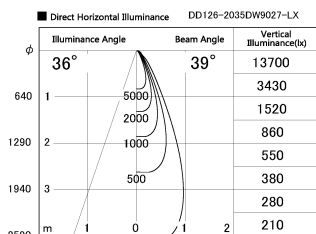

Item no. DD126-2035DW9027-LX

Series Name: Cledy versa L-G Antiglare
(DD126_AG-LX)

Dark Mirror Reflector

Installation	Recessed mount
Type	Cledy versa L-G Antiglare (DD126_AG-LX)
Fixture wattage	18.6W
Beam angle	38deg
Color Temp.	2700K
CRI	Ra>90
Luminous	1451 lm
Body	Die-castaluminumalloy
Body finish	N/A
Trim finish	White
Reflector finish	Dark Mirror
IP Rate	IP20
Light source	COB module
Input Voltage	AC220~240V
Dimming Type	Non-Dimmable
Certificate	CE,CCC
Cut Hole	125mm