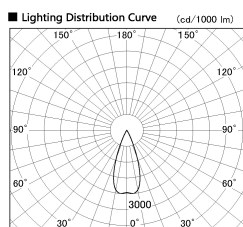

Item no. DD126-2035DW9027-LX

Series Name: Cledy versa L-G Antiglare
(DD126_AG-LX)

Dark Mirror Reflector

Installation	Recessed mount
Type	Cledy versa L-G Antiglare (DD126_AG-LX)
Fixture wattage	18.6W
Beam angle	38deg
Color Temp.	2700K
CRI	Ra>90
Luminous	1451 lm
Body	Die-castaluminumalloy
Body finish	N/A
Trim finish	White
Reflector finish	Dark Mirror
IP Rate	IP20
Light source	COB module
Input Voltage	AC220~240V
Dimming Type	Non-Dimmable
Certificate	CE,CCC
Cut Hole	125mm