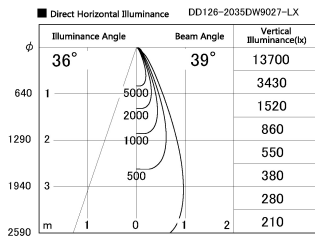

Item no. DD126-2035DW9027-LX

Series Name: Cledy versa L-G Antiglare  
(DD126\_AG-LX)

Dark Mirror Reflector

Installation	Recessed mount
Type	Cledy versa L-G Antiglare (DD126_AG-LX)
Fixture wattage	18.6W
Beam angle	38deg
Color Temp.	2700K
CRI	Ra>90
Luminous	1451 lm
Body	Die-cast aluminum alloy
Body finish	N/A
Trim finish	White
Reflector finish	Dark Mirror
IP Rate	IP20
Light source	COB module
Input Voltage	AC220~240V
Dimming Type	Non-Dimmable
Certificate	CE,CCC
Cut Hole	125mm