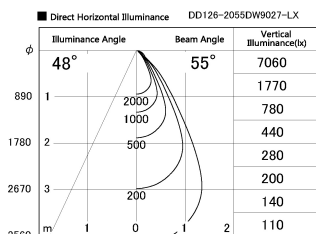

Item no. DD126-2055DW9027-LX

Series Name: Cledy versa L-G Antiglare
(DD126_AG-LX)

Dark Mirror Reflector

Installation	Recessed mount
Type	Cledy versa L-G Antiglare (DD126_AG-LX)
Fixture wattage	18.6W
Beam angle	55deg
Color Temp.	2700K
CRI	Ra>90
Luminous	1331 lm
Body	Die-castaluminumalloy
Body finish	N/A
Trim finish	White
Reflector finish	Dark Mirror
IP Rate	IP20
Light source	COB module
Input Voltage	AC220~240V
Dimming Type	Non-Dimmable
Certificate	CE,CCC
Cut Hole	125mm