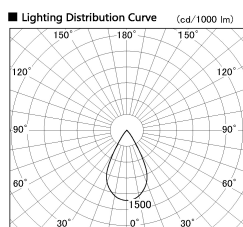

Item no. DD126-2055DW9027-LX

Series Name: Cledy versa L-G Antiglare
(DD126_AG-LX)

Dark Mirror Reflector

Installation	Recessed mount
Type	Cledy versa L-G Antiglare (DD126_AG-LX)
Fixture wattage	18.6W
Beam angle	55deg
Color Temp.	2700K
CRI	Ra>90
Luminous	1331 lm
Body	Die-castaluminumalloy
Body finish	N/A
Trim finish	White
Reflector finish	Dark Mirror
IP Rate	IP20
Light source	COB module
Input Voltage	AC220~240V
Dimming Type	Non-Dimmable
Certificate	CE,CCC
Cut Hole	125mm