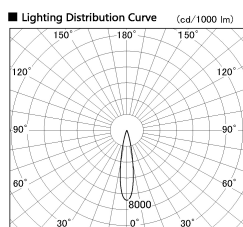

Item no. DD126-1415DW9027-LX

Series Name: Cledy versa L-G Antiglare
(DD126_AG-LX)

Dark Mirror Reflector

■ Direct Horizontal Illuminance DD126-1415DW9027-LX

φ	Illuminance Angle	Beam Angle	Vertical Illuminance (lx)
330	19°	19°	30910
660			7730
1000			3430
1330			1930
			1240
			860
			630
			480

Installation	Recessed mount
Type	Cledy versa L-G Antiglare (DD126_AG-LX)
Fixture wattage	14W
Beam angle	19deg
Color Temp.	2700K
CRI	Ra>90
Luminous	1090 lm
Body	Die-cast aluminum alloy
Body finish	N/A
Trim finish	White
Reflector finish	Dark Mirror
IP Rate	IP20
Light source	COB module
Input Voltage	AC220~240V
Dimming Type	Non-Dimmable
Certificate	CE,CCC
Cut Hole	100mm