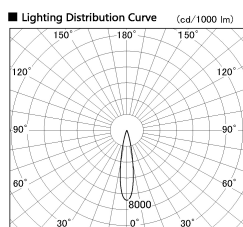

Item no. DD126-1415DW9027-LX

Series Name: Cledy versa L-G Antiglare  
(DD126\_AG-LX)

Dark Mirror Reflector

■ Direct Horizontal Illuminance DD126-1415DW9027-LX

φ	Illuminance Angle	Beam Angle	Vertical Illuminance (lx)
330	19°	19°	30910
660			7730
1000			3430
1330			1930
			1240
			860
			630
			480

Installation	Recessed mount
Type	Cledy versa L-G Antiglare (DD126_AG-LX)
Fixture wattage	14W
Beam angle	19deg
Color Temp.	2700K
CRI	Ra>90
Luminous	1090 lm
Body	Die-cast aluminum alloy
Body finish	N/A
Trim finish	White
Reflector finish	Dark Mirror
IP Rate	IP20
Light source	COB module
Input Voltage	AC220~240V
Dimming Type	Non-Dimmable
Certificate	CE,CCC
Cut Hole	100mm