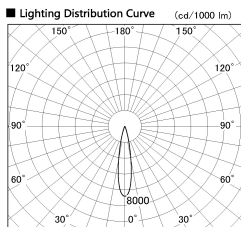

Item no. DD126-1415DW9027-LX

Series Name: Cledy versa L-G Antiglare
(DD126_AG-LX)

Dark Mirror Reflector

■ Direct Horizontal Illuminance DD126-1415DW9027-LX

φ	Illuminance Angle	Beam Angle	Vertical Illuminance (lx)
330	19°	19°	30910
1			7730
660	2		3430
1000	3		1930
1330	m	0	1240
		1	860
		2	630
			480

Installation	Recessed mount
Type	Cledy versa L-G Antiglare (DD126_AG-LX)
Fixture wattage	14W
Beam angle	19deg
Color Temp.	2700K
CRI	Ra>90
Luminous	1090 lm
Body	Die-cast aluminum alloy
Body finish	N/A
Trim finish	White
Reflector finish	Dark Mirror
IP Rate	IP20
Light source	COB module
Input Voltage	AC220~240V
Dimming Type	Non-Dimmable
Certificate	CE,CCC
Cut Hole	100mm