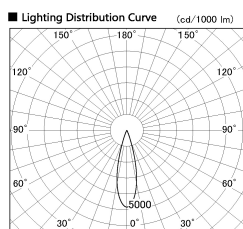

Item no. DD126-1425DW9027-LX

Series Name: Cledy versa L-G Antiglare
(DD126_AG-LX)

Dark Mirror Reflector

■ Direct Horizontal Illuminance DD126-1425DW9027-LX

Illuminance Angle	Beam Angle	Vertical Illuminance (lx)
25°	26°	23670
1		5920
		2630
880	2	1480
		950
1330	3	660
		480
1770	m	370

Installation	Recessed mount
Type	Cledy versa L-G Antiglare (DD126_AG-LX)
Fixture wattage	14W
Beam angle	26deg
Color Temp.	2700K
CRI	Ra>90
Luminous	1216 lm
Body	Die-cast aluminum alloy
Body finish	N/A
Trim finish	White
Reflector finish	Dark Mirror
IP Rate	IP20
Light source	COB module
Input Voltage	AC220~240V
Dimming Type	Non-Dimmable
Certificate	CE,CCC
Cut Hole	100mm