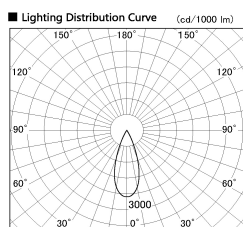

Item no. DD126-1435DW9027-LX

Series Name: Cledy versa L-G Antiglare  
(DD126\_AG-LX)

Dark Mirror Reflector

Installation	Recessed mount
Type	Cledy versa L-G Antiglare (DD126_AG-LX)
Fixture wattage	14W
Beam angle	38deg
Color Temp.	2700K
CRI	Ra>90
Luminous	1162 lm
Body	Die-cast aluminum alloy
Body finish	N/A
Trim finish	White
Reflector finish	Dark Mirror
IP Rate	IP20
Light source	COB module
Input Voltage	AC220~240V
Dimming Type	Non-Dimmable
Certificate	CE,CCC
Cut Hole	100mm