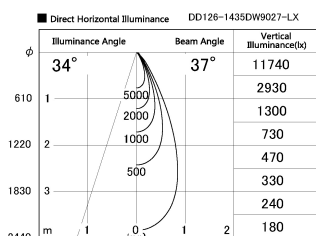

Item no. DD126-1435DW9027-LX

Series Name: Cledy versa L-G Antiglare
(DD126_AG-LX)

Dark Mirror Reflector

Installation	Recessed mount
Type	Cledy versa L-G Antiglare (DD126_AG-LX)
Fixture wattage	14W
Beam angle	38deg
Color Temp.	2700K
CRI	Ra>90
Luminous	1162 lm
Body	Die-castaluminumalloy
Body finish	N/A
Trim finish	White
Reflector finish	Dark Mirror
IP Rate	IP20
Light source	COB module
Input Voltage	AC220~240V
Dimming Type	Non-Dimmable
Certificate	CE,CCC
Cut Hole	100mm