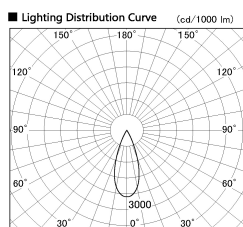

Item no. DD126-1435DW9027-LX

Series Name: Cledy versa L-G Antiglare
(DD126_AG-LX)

Dark Mirror Reflector

Installation	Recessed mount
Type	Cledy versa L-G Antiglare (DD126_AG-LX)
Fixture wattage	14W
Beam angle	38deg
Color Temp.	2700K
CRI	Ra>90
Luminous	1162 lm
Body	Die-castaluminumalloy
Body finish	N/A
Trim finish	White
Reflector finish	Dark Mirror
IP Rate	IP20
Light source	COB module
Input Voltage	AC220~240V
Dimming Type	Non-Dimmable
Certificate	CE,CCC
Cut Hole	100mm