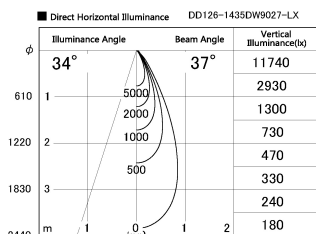

Item no. DD126-1435DW9027-LX

Series Name: Cledy versa L-G Antiglare  
(DD126\_AG-LX)

Dark Mirror Reflector

Installation	Recessed mount
Type	Cledy versa L-G Antiglare (DD126_AG-LX)
Fixture wattage	14W
Beam angle	38deg
Color Temp.	2700K
CRI	Ra>90
Luminous	1162 lm
Body	Die-cast aluminum alloy
Body finish	N/A
Trim finish	White
Reflector finish	Dark Mirror
IP Rate	IP20
Light source	COB module
Input Voltage	AC220~240V
Dimming Type	Non-Dimmable
Certificate	CE,CCC
Cut Hole	100mm