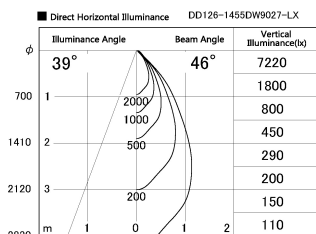

Item no. DD126-1455DW9027-LX

Series Name: Cledy versa L-G Antiglare
(DD126_AG-LX)

Dark Mirror Reflector

Installation	Recessed mount
Type	Cledy versa L-G Antiglare (DD126_AG-LX)
Fixture wattage	14W
Beam angle	48deg
Color Temp.	2700K
CRI	Ra>90
Luminous	1097 lm
Body	Die-castaluminumalloy
Body finish	N/A
Trim finish	White
Reflector finish	Dark Mirror
IP Rate	IP20
Light source	COB module
Input Voltage	AC220~240V
Dimming Type	Non-Dimmable
Certificate	CE,CCC
Cut Hole	100mm