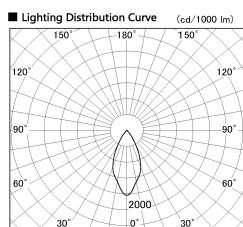

Item no. DD126-1455DW9027-LX

Series Name: Cledy versa L-G Antiglare
(DD126_AG-LX)

Dark Mirror Reflector

| | |
|------------------|--|
| Installation | Recessed mount |
| Type | Cledy versa L-G Antiglare (DD126_AG-LX) |
| Fixture wattage | 14W |
| Beam angle | 48deg |
| Color Temp. | 2700K |
| CRI | Ra>90 |
| Luminous | 1097 lm |
| Body | Die-cast aluminum alloy |
| Body finish | N/A |
| Trim finish | White |
| Reflector finish | Dark Mirror |
| IP Rate | IP20 |
| Light source | COB module |
| Input Voltage | AC220~240V |
| Dimming Type | Non-Dimmable |
| Certificate | CE,CCC |
| Cut Hole | 100mm |