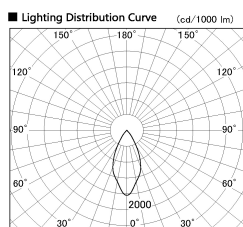

Item no. DD126-1455DW9027-LX

Series Name: Cledy versa L-G Antiglare
(DD126_AG-LX)

Dark Mirror Reflector

Installation	Recessed mount
Type	Cledy versa L-G Antiglare (DD126_AG-LX)
Fixture wattage	14W
Beam angle	48deg
Color Temp.	2700K
CRI	Ra>90
Luminous	1097 lm
Body	Die-castaluminumalloy
Body finish	N/A
Trim finish	White
Reflector finish	Dark Mirror
IP Rate	IP20
Light source	COB module
Input Voltage	AC220~240V
Dimming Type	Non-Dimmable
Certificate	CE,CCC
Cut Hole	100mm