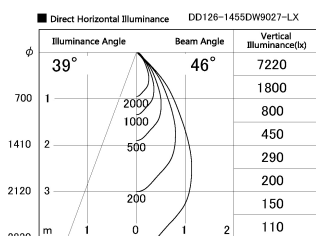

Item no. DD126-1455DW9027-LX

Series Name: Cledy versa L-G Antiglare
(DD126_AG-LX)

Dark Mirror Reflector

| | |
|------------------|--|
| Installation | Recessed mount |
| Type | Cledy versa L-G Antiglare (DD126_AG-LX) |
| Fixture wattage | 14W |
| Beam angle | 48deg |
| Color Temp. | 2700K |
| CRI | Ra>90 |
| Luminous | 1097 lm |
| Body | Die-cast aluminum alloy |
| Body finish | N/A |
| Trim finish | White |
| Reflector finish | Dark Mirror |
| IP Rate | IP20 |
| Light source | COB module |
| Input Voltage | AC220~240V |
| Dimming Type | Non-Dimmable |
| Certificate | CE,CCC |
| Cut Hole | 100mm |