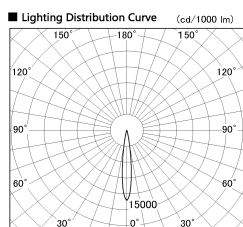

Item no. DD126-0815DW9027-LX

Series Name: Cledy versa L-G Antiglare
(DD126_AG-LX)

Dark Mirror Reflector

■ Direct Horizontal Illuminance DD126-0815DW9027-LX

Illuminance Angle	Beam Angle	Vertical Illuminance (lx)
13°	14°	30170
220		7540
1		3350
450		1890
2		1210
600		840
3		620
910		470

Installation	Recessed mount
Type	Cledy versa L-G Antiglare (DD126_AG-LX)
Fixture wattage	7.4W
Beam angle	14deg
Color Temp.	2700K
CRI	Ra>90
Luminous	567 lm
Body	Die-cast aluminum alloy
Body finish	N/A
Trim finish	White
Reflector finish	Dark Mirror
IP Rate	IP20
Light source	COB module
Input Voltage	AC220~240V
Dimming Type	Non-Dimmable
Certificate	CE,CCC
Cut Hole	100mm