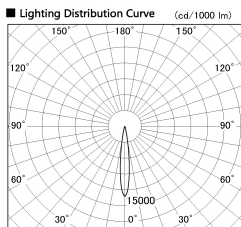

Item no. DD126-0815DW9027-LX

Series Name: Cledy versa L-G Antiglare
(DD126_AG-LX)

Dark Mirror Reflector

■ Direct Horizontal Illuminance DD126-0815DW9027-LX

Illuminance Angle	Beam Angle	Vertical Illuminance (lx)
13°	14°	30170
		7540
		3350
		1890
		1210
		840
		620
		470

Installation	Recessed mount
Type	Cledy versa L-G Antiglare (DD126_AG-LX)
Fixture wattage	7.4W
Beam angle	14deg
Color Temp.	2700K
CRI	Ra>90
Luminous	567 lm
Body	Die-cast aluminum alloy
Body finish	N/A
Trim finish	White
Reflector finish	Dark Mirror
IP Rate	IP20
Light source	COB module
Input Voltage	AC220~240V
Dimming Type	Non-Dimmable
Certificate	CE,CCC
Cut Hole	100mm