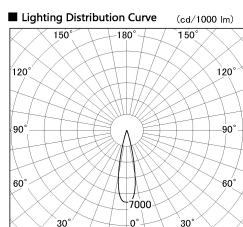

Item no. DD126-0825DW9027-LX

Series Name: Cledy versa L-G Antiglare
(DD126_AG-LX)

Dark Mirror Reflector

■ Direct Horizontal Illuminance DD126-0825DW9027-LX

φ	Illuminance Angle	Beam Angle	Vertical Illuminance (lx)
380	22°	23°	15860
770			3970
1160			1760
1550			990
			630
			440
			320
			250

Installation	Recessed mount
Type	Cledy versa L-G Antiglare (DD126_AG-LX)
Fixture wattage	7.4W
Beam angle	22deg
Color Temp.	2700K
CRI	Ra>90
Luminous	623 lm
Body	Die-castaluminumalloy
Body finish	N/A
Trim finish	White
Reflector finish	Dark Mirror
IP Rate	IP20
Light source	COB module
Input Voltage	AC220~240V
Dimming Type	Non-Dimmable
Certificate	CE,CCC
Cut Hole	100mm