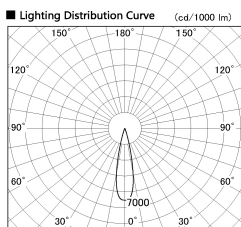

Item no. DD126-0825DW9027-LX

Series Name: Cledy versa L-G Antiglare
(DD126_AG-LX)

Dark Mirror Reflector

■ Direct Horizontal Illuminance DD126-0825DW9027-LX

φ	Illuminance Angle	Beam Angle	Vertical Illuminance (lx)
380	22°	23°	15860
770			3970
1160			1760
1550			990
			630
			440
			320
			250

Installation	Recessed mount
Type	Cledy versa L-G Antiglare (DD126_AG-LX)
Fixture wattage	7.4W
Beam angle	22deg
Color Temp.	2700K
CRI	Ra>90
Luminous	623 lm
Body	Die-cast aluminum alloy
Body finish	N/A
Trim finish	White
Reflector finish	Dark Mirror
IP Rate	IP20
Light source	COB module
Input Voltage	AC220~240V
Dimming Type	Non-Dimmable
Certificate	CE,CCC
Cut Hole	100mm