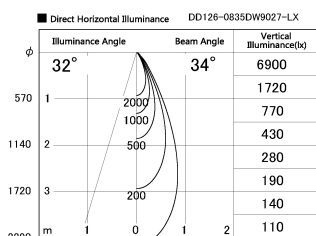

Item no. DD126-0835DW9027-LX

Series Name: Cledy versa L-G Antiglare
(DD126_AG-LX)

Dark Mirror Reflector

Installation	Recessed mount
Type	Cledy versa L-G Antiglare (DD126_AG-LX)
Fixture wattage	7.4W
Beam angle	34deg
Color Temp.	2700K
CRI	Ra>90
Luminous	595 lm
Body	Die-cast aluminum alloy
Body finish	N/A
Trim finish	White
Reflector finish	Dark Mirror
IP Rate	IP20
Light source	COB module
Input Voltage	AC220~240V
Dimming Type	Non-Dimmable
Certificate	CE,CCC
Cut Hole	100mm