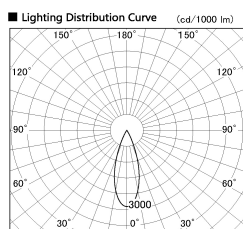

Item no. DD126-0835DW9027-LX

Series Name: Cledy versa L-G Antiglare
(DD126_AG-LX)

Dark Mirror Reflector

Installation	Recessed mount
Type	Cledy versa L-G Antiglare (DD126_AG-LX)
Fixture wattage	7.4W
Beam angle	34deg
Color Temp.	2700K
CRI	Ra>90
Luminous	595 lm
Body	Die-castaluminumalloy
Body finish	N/A
Trim finish	White
Reflector finish	Dark Mirror
IP Rate	IP20
Light source	COB module
Input Voltage	AC220~240V
Dimming Type	Non-Dimmable
Certificate	CE,CCC
Cut Hole	100mm