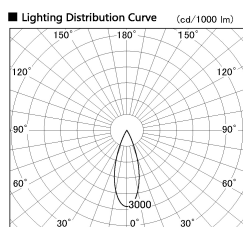

Item no. DD126-0835DW9027-LX

Series Name: Cledy versa L-G Antiglare
(DD126_AG-LX)

Dark Mirror Reflector

Installation	Recessed mount
Type	Cledy versa L-G Antiglare (DD126_AG-LX)
Fixture wattage	7.4W
Beam angle	34deg
Color Temp.	2700K
CRI	Ra>90
Luminous	595 lm
Body	Die-cast aluminum alloy
Body finish	N/A
Trim finish	White
Reflector finish	Dark Mirror
IP Rate	IP20
Light source	COB module
Input Voltage	AC220~240V
Dimming Type	Non-Dimmable
Certificate	CE,CCC
Cut Hole	100mm