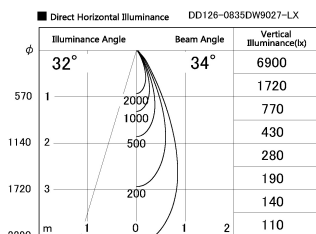

Item no. DD126-0835DW9027-LX

Series Name: Cledy versa L-G Antiglare
(DD126_AG-LX)

Dark Mirror Reflector

Installation	Recessed mount
Type	Cledy versa L-G Antiglare (DD126_AG-LX)
Fixture wattage	7.4W
Beam angle	34deg
Color Temp.	2700K
CRI	Ra>90
Luminous	595 lm
Body	Die-castaluminumalloy
Body finish	N/A
Trim finish	White
Reflector finish	Dark Mirror
IP Rate	IP20
Light source	COB module
Input Voltage	AC220~240V
Dimming Type	Non-Dimmable
Certificate	CE,CCC
Cut Hole	100mm