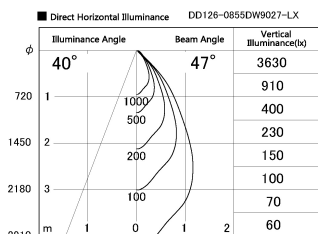

Item no. DD126-0855DW9027-LX

Series Name: Cledy versa L-G Antiglare
(DD126_AG-LX)

Dark Mirror Reflector

Installation	Recessed mount
Type	Cledy versa L-G Antiglare (DD126_AG-LX)
Fixture wattage	7.4W
Beam angle	48deg
Color Temp.	2700K
CRI	Ra>90
Luminous	558 lm
Body	Die-cast aluminum alloy
Body finish	N/A
Trim finish	White
Reflector finish	Dark Mirror
IP Rate	IP20
Light source	COB module
Input Voltage	AC220~240V
Dimming Type	Non-Dimmable
Certificate	CE,CCC
Cut Hole	100mm