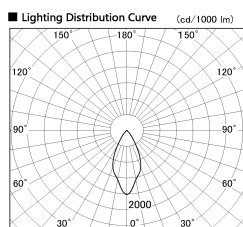

Item no. DD126-0855DW9027-LX

Series Name: Cledy versa L-G Antiglare
(DD126_AG-LX)

Dark Mirror Reflector

Installation	Recessed mount
Type	Cledy versa L-G Antiglare (DD126_AG-LX)
Fixture wattage	7.4W
Beam angle	48deg
Color Temp.	2700K
CRI	Ra>90
Luminous	558 lm
Body	Die-cast aluminum alloy
Body finish	N/A
Trim finish	White
Reflector finish	Dark Mirror
IP Rate	IP20
Light source	COB module
Input Voltage	AC220~240V
Dimming Type	Non-Dimmable
Certificate	CE,CCC
Cut Hole	100mm