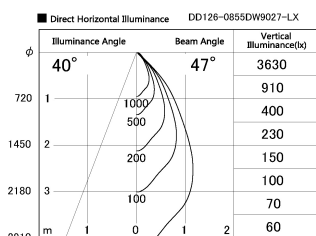

Item no. DD126-0855DW9027-LX

Series Name: Cledy versa L-G Antiglare
(DD126_AG-LX)

Dark Mirror Reflector

Installation	Recessed mount
Type	Cledy versa L-G Antiglare (DD126_AG-LX)
Fixture wattage	7.4W
Beam angle	48deg
Color Temp.	2700K
CRI	Ra>90
Luminous	558 lm
Body	Die-cast aluminum alloy
Body finish	N/A
Trim finish	White
Reflector finish	Dark Mirror
IP Rate	IP20
Light source	COB module
Input Voltage	AC220~240V
Dimming Type	Non-Dimmable
Certificate	CE,CCC
Cut Hole	100mm